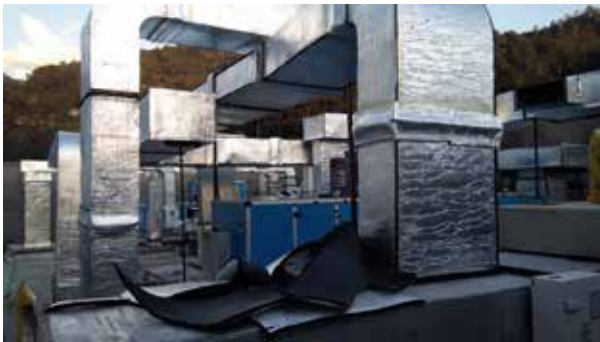

Down Town - Dubai

PROJECT: Repairing and Painting

Glimpse of some painting work

A/C MEP

Tech Group - Dubai

PROJECT: Residential Building Deira Citi Center

Beavergulf - Dubai

PROJECT: Water front Market Deira