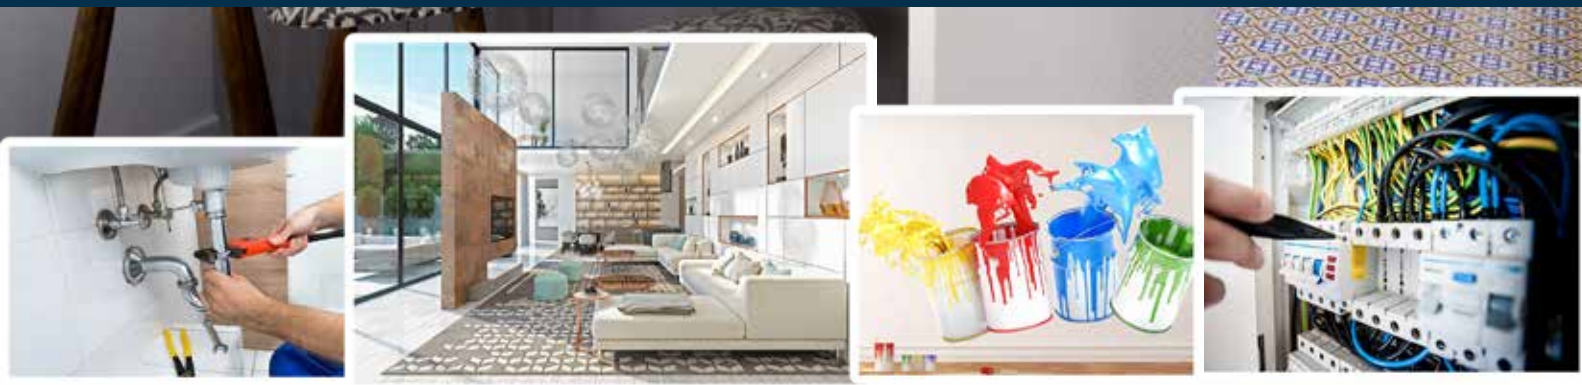

HOME | OFFICE RENOVATION
MAINTENANCE & **REPAIRING**

FALSE CEILING | GYPSUM | POP DESIGN | PAINTING | CARPENTRY
MEP | WALL PAPER | CARPET FIXING | TILES

+971 - 58 590 5841

FALSE CEILING - PARTITION

Royal Atlantic - Dubai